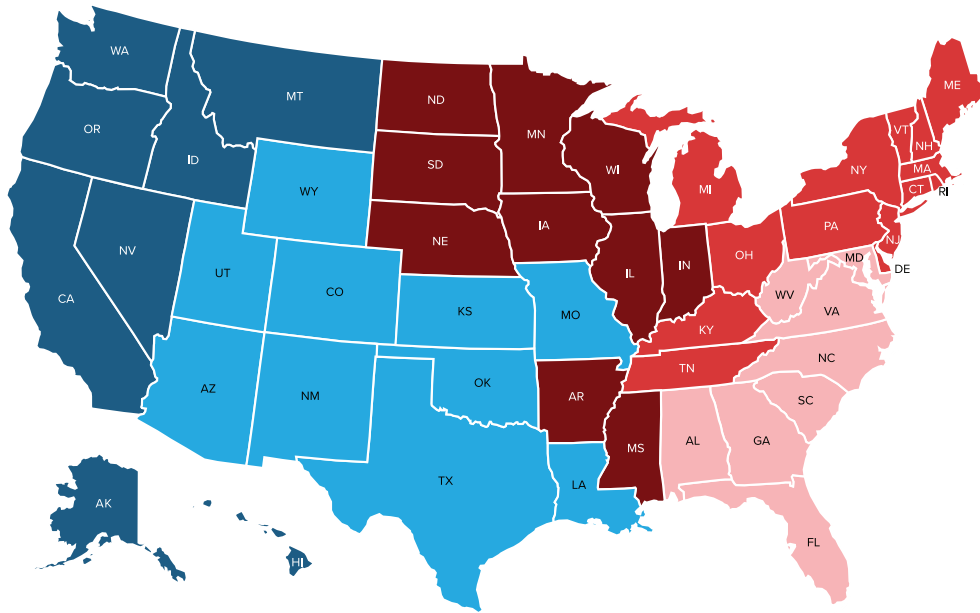

Promotional Products Reps

WEST 1
Beva Green

 Inside Sales Rep
 479.802.0085

beva.green@outdoorcap.com
WEST 2
Stephanie Blood

 Inside Sales Rep
 479.586.6442

stephanie.blood@outdoorcap.com
EAST 1
Kendra Sharpe