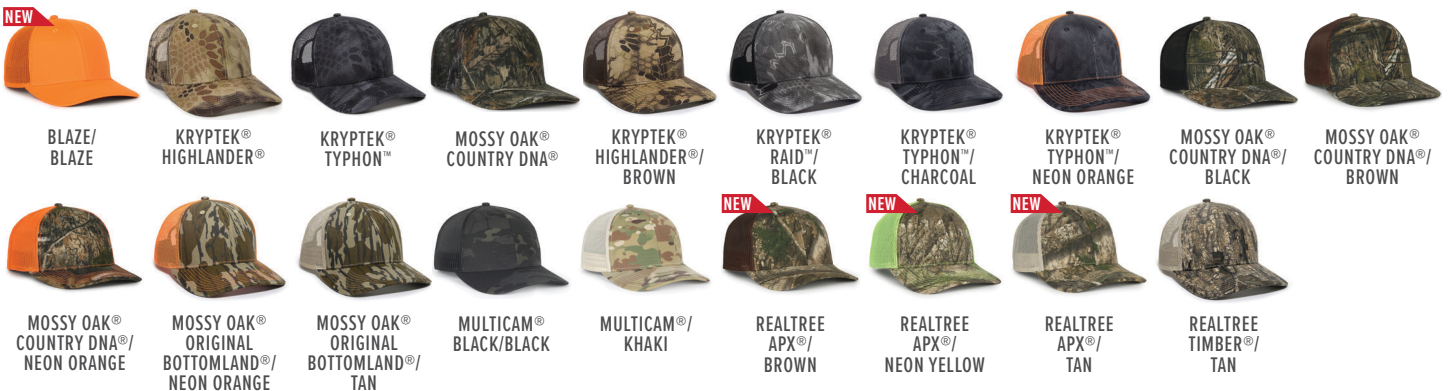

OC771CAMO

Camo Premium Modern Trucker

PROFILE	Pro Round Crown
SIZE	One Size Fits Most and XL
SHAPE	Structured
FABRIC	Canvas Camo
VISOR	Slight Pre-Curved
SWEATBAND	Cotton Twill
ADD'L DETAILS	Comfort Cotton Sweatband, Contrast Construction Stitch on Crown and Visor

3D Embroidery

OSFM

XL